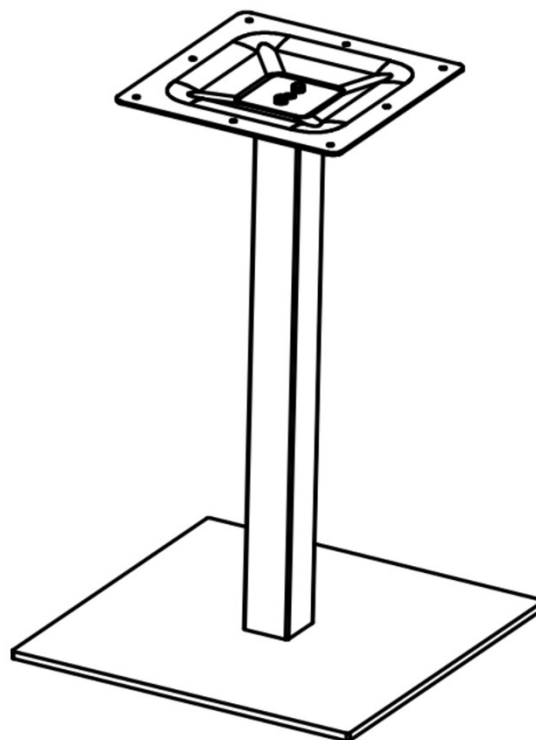

QUA/184

Item Name	Quadrato 70 Bartisch
Colors 1	Black
Colors 2	Polished stainless steel
Colors 3	
Colors 4	
Colors 5	

		Finishing
Top plate material	metal	painting
Table frame	stainless steel	painting / polished
Bottom plate	metal / stainless steel	metal / stainless steel
Doors		
Handles material		
Legs material		
Mirror		
Glass		
Edges		
Soft edges		
Wall fixing fittings		
Extension		
Extension size (cm)		
Extension stored under the top		
Synchronized opening		
Top panel thickness (mm)		
Backrest (material)		
Seat (material)		
Frame (material)		